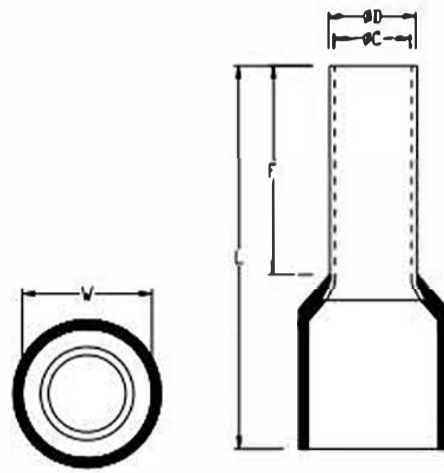

PP-Insulated Cord End Terminals

Brand	KF®
Finish/Coating	Tinned
Base Materials	Copper, PP
Insulation Material	N/A
Brazed	Seam
Wire/Cable Type	Regular Wire
Color Code	Standard
MOQ	1000Pcs/item
Payment Terms	Based on orders
Delivery	FOB/CIF/DDP

Spec (American AWG)	5	7.5	10	15	25	40	60	100	16	25	35	50	70	95
Spec (JIS AWG)														
Spec (DIN AWG)														
Spec (GB mm²)														
Max Current	9	12	17	18	30	35	50	70	95	125	170	230	265	310
Operating Voltage	600V													
Temperature Withstand	105°C